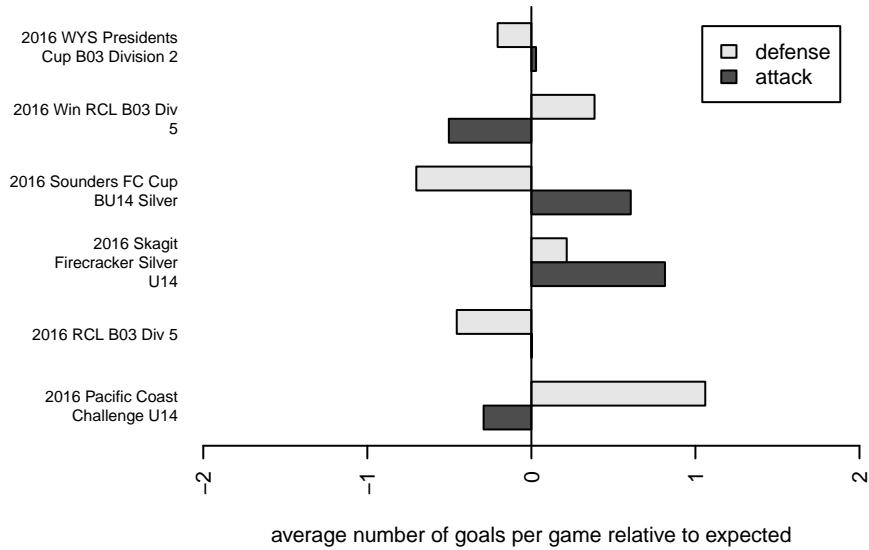

NW United Red B03

NW United FC
 Burlington, WA
 B03 total strength=1031
 attack=2.14 defense=2.32
 fall league = RCL B03 Div 5
 spr league = Win RCL B03 Div 5
 notes= Wedge 2016

alt names used:
 21 Northwest United B03 Wedge
 NorthWest United B03 B Red
 Northwest United B03 Red Wedge
 NW United B03 Red Wedge
 NorthWest United B03 B Red
 NorthWest United B03 B Red

Venues played:
 2016 Skagit Firecracker Silver U14
 2016 Sounders FC Cup BU14 Silver
 2016 Pacific Coast Challenge U14
 2016 RCL B03 Div 5
 2016 Win RCL B03 Div 5
 2016 WYS Presidents Cup B03 Division 2

**attack and defense variance (black dot)
relative to other teams
and top 10 in region**

**attack and defense rating
relative to others at age
and all opponents in last 13 months**

Performance relative to 13 month average