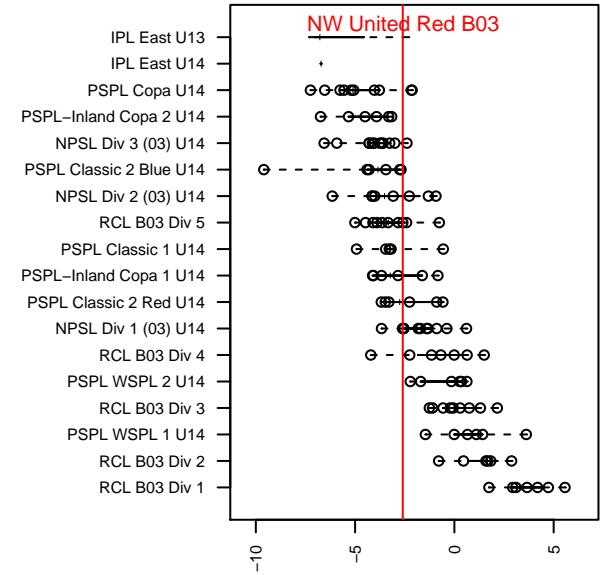

NW United Red B03

NW United FC
 Burlington, WA
 B03 total strength=1031
 attack=2.14 defense=2.32
 fall league = RCL B03 Div 5
 spr league = Win RCL B03 Div 5
 notes= Wedge 2016

alt names used:
 21 Northwest United B03 Wedge
 NorthWest United B03 B Red
 Northwest United B03 Red Wedge
 NW United B03 Red Wedge
 NorthWest United B03 B Red
 NorthWest United B03 B Red

Venues played:
 2016 Skagit Firecracker Silver U14
 2016 Sounders FC Cup BU14 Silver
 2016 Pacific Coast Challenge U14
 2016 RCL B03 Div 5
 2016 Win RCL B03 Div 5
 2016 WYS Presidents Cup B03 Division 2

**attack and defense variance (black dot)
relative to other teams
and top 10 in region**

**attack and defense rating
relative to others at age
and all opponents in last 13 months**

Performance relative to 13 month average