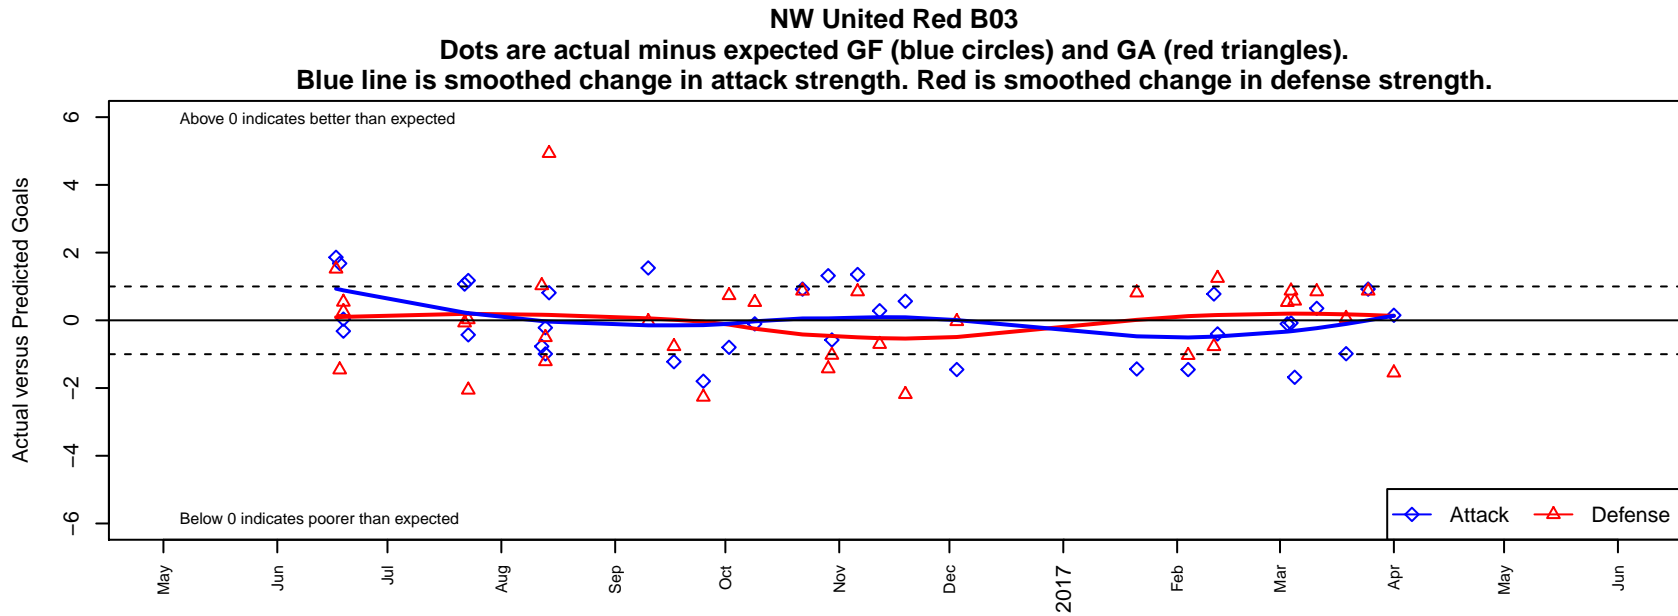

NW United Red B03

NW United FC
 Burlington, WA
 B03 total strength=1031
 attack=2.14 defense=2.32
 fall league = RCL B03 Div 5
 spr league = Win RCL B03 Div 5
 notes= Wedge 2016

alt names used:
 21 Northwest United B03 Wedge
 NorthWest United B03 B Red
 Northwest United B03 Red Wedge
 NW United B03 Red Wedge
 NorthWest United B03 B Red
 NorthWest United B03 B Red

**attack and defense variance (black dot)
relative to other teams
and top 10 in region**

**attack and defense rating
relative to others at age
and all opponents in last 13 months**

Performance relative to 13 month average