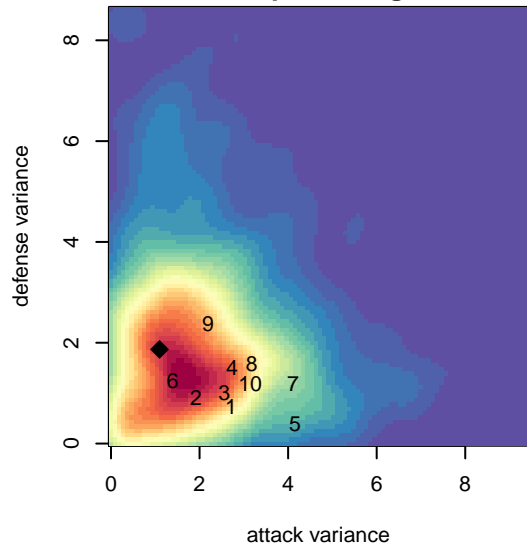

NW United Red B03

NW United FC
 Burlington, WA
 B03 total strength=1031
 attack=2.14 defense=2.32
 fall league = RCL B03 Div 5
 spr league = Win RCL B03 Div 5
 notes= Wedge 2016

alt names used:
 21 Northwest United B03 Wedge
 NorthWest United B03 B Red
 Northwest United B03 Red Wedge
 NW United B03 Red Wedge
 NorthWest United B03 B Red
 NorthWest United B03 B Red

**attack and defense variance (black dot)
relative to other teams
and top 10 in region**

**attack and defense rating
relative to others at age
and all opponents in last 13 months**

Performance relative to 13 month average